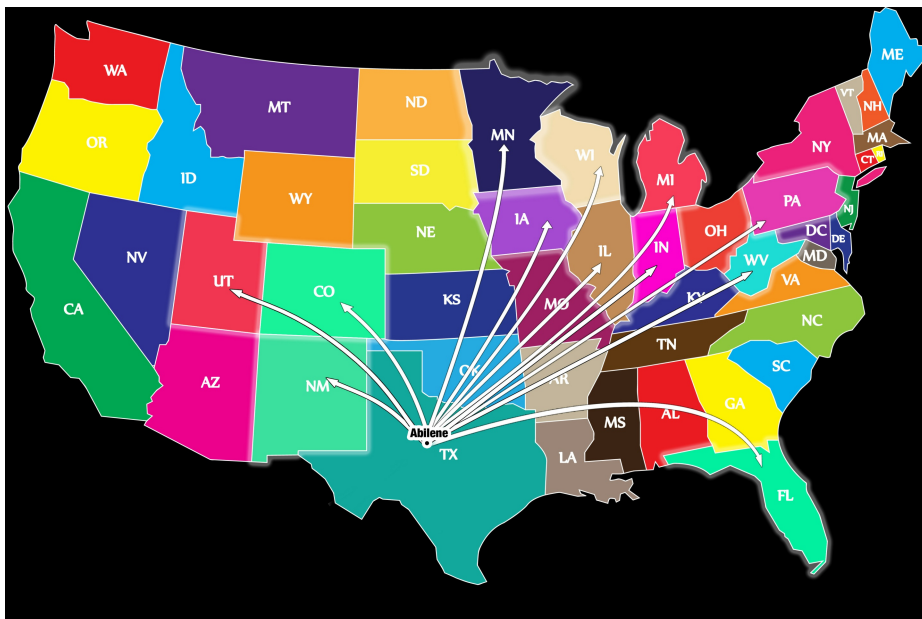

Volunteers in our POGO Network bring animals from all over Texas to us for medical work and housing until they can be transferred to groups that have agreed to take them.

Please consider making a donation today!

We need your help to move every possible animal this winter while many kill shelters have a "slow" season and can't sell their inventory

[See More Info Here!](#)

In 2016 we plan to handle more pets than every before through our Transport, Rehab, and Adoption Center on South First as our POGO National Network keeps expanding.