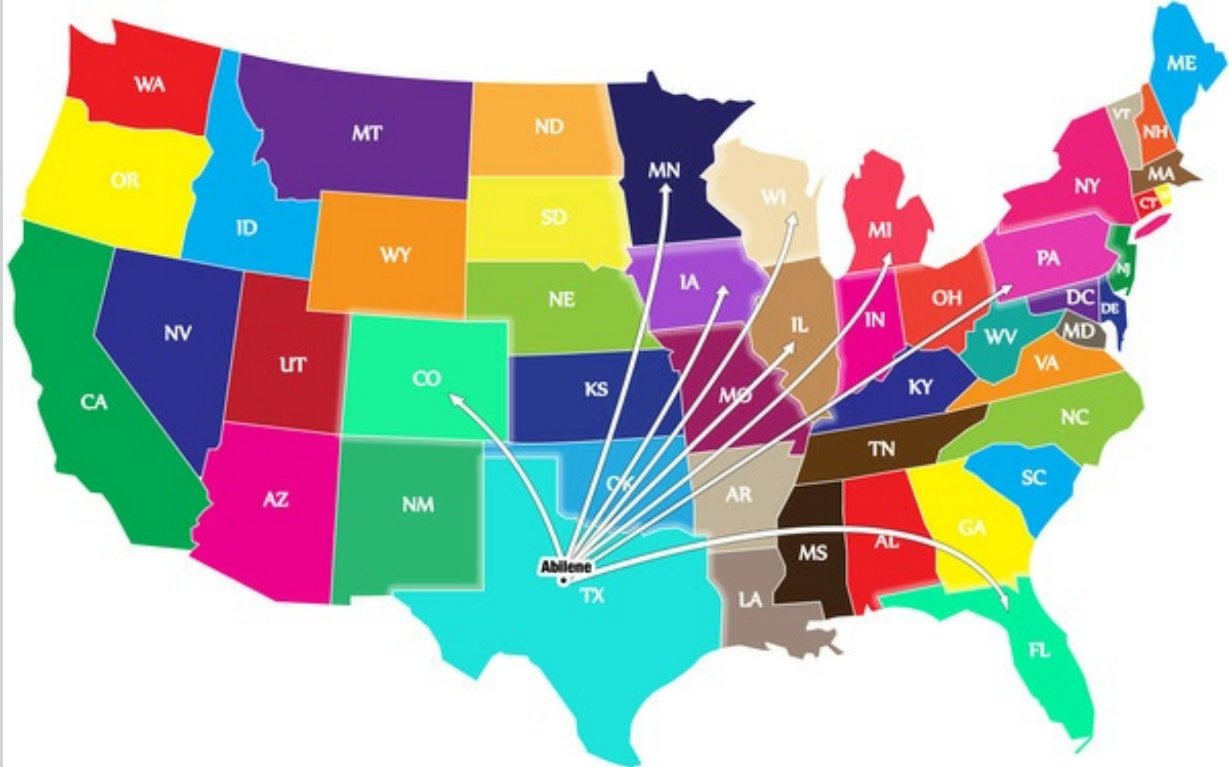

[Click to view this email in a browser](#)

## Now open most Saturdays

### **The Rescue the Animals, SPCA**

**Adoption, Rehab, and Transportation Center on South First is a totally new concept in saving homeless animals.**

With animals going to Florida, Colorado, Michigan, Minnesota, Illinois, Pennsylvania, Wisconsin, and Iowa just this summer, we are the first facility in Texas to focus on being a transportation and medical center for animals that are being moved to new homes through facebook and the internet.

Our All-Volunteer Team takes animals from city shelters all over Texas and holds them until rides can be arranged to cities all over the U.S.

---

Our advertising and rebate programs are helping the City of Abilene Animal Shelter set new adoption records every month. In fact, the Abilene Animal Shelter adopted more animals in April, May, June, July, and August than were adopted at both Rescue the Animals, SPCA and the City of Abilene Animal Shelter COMBINED in 2014!